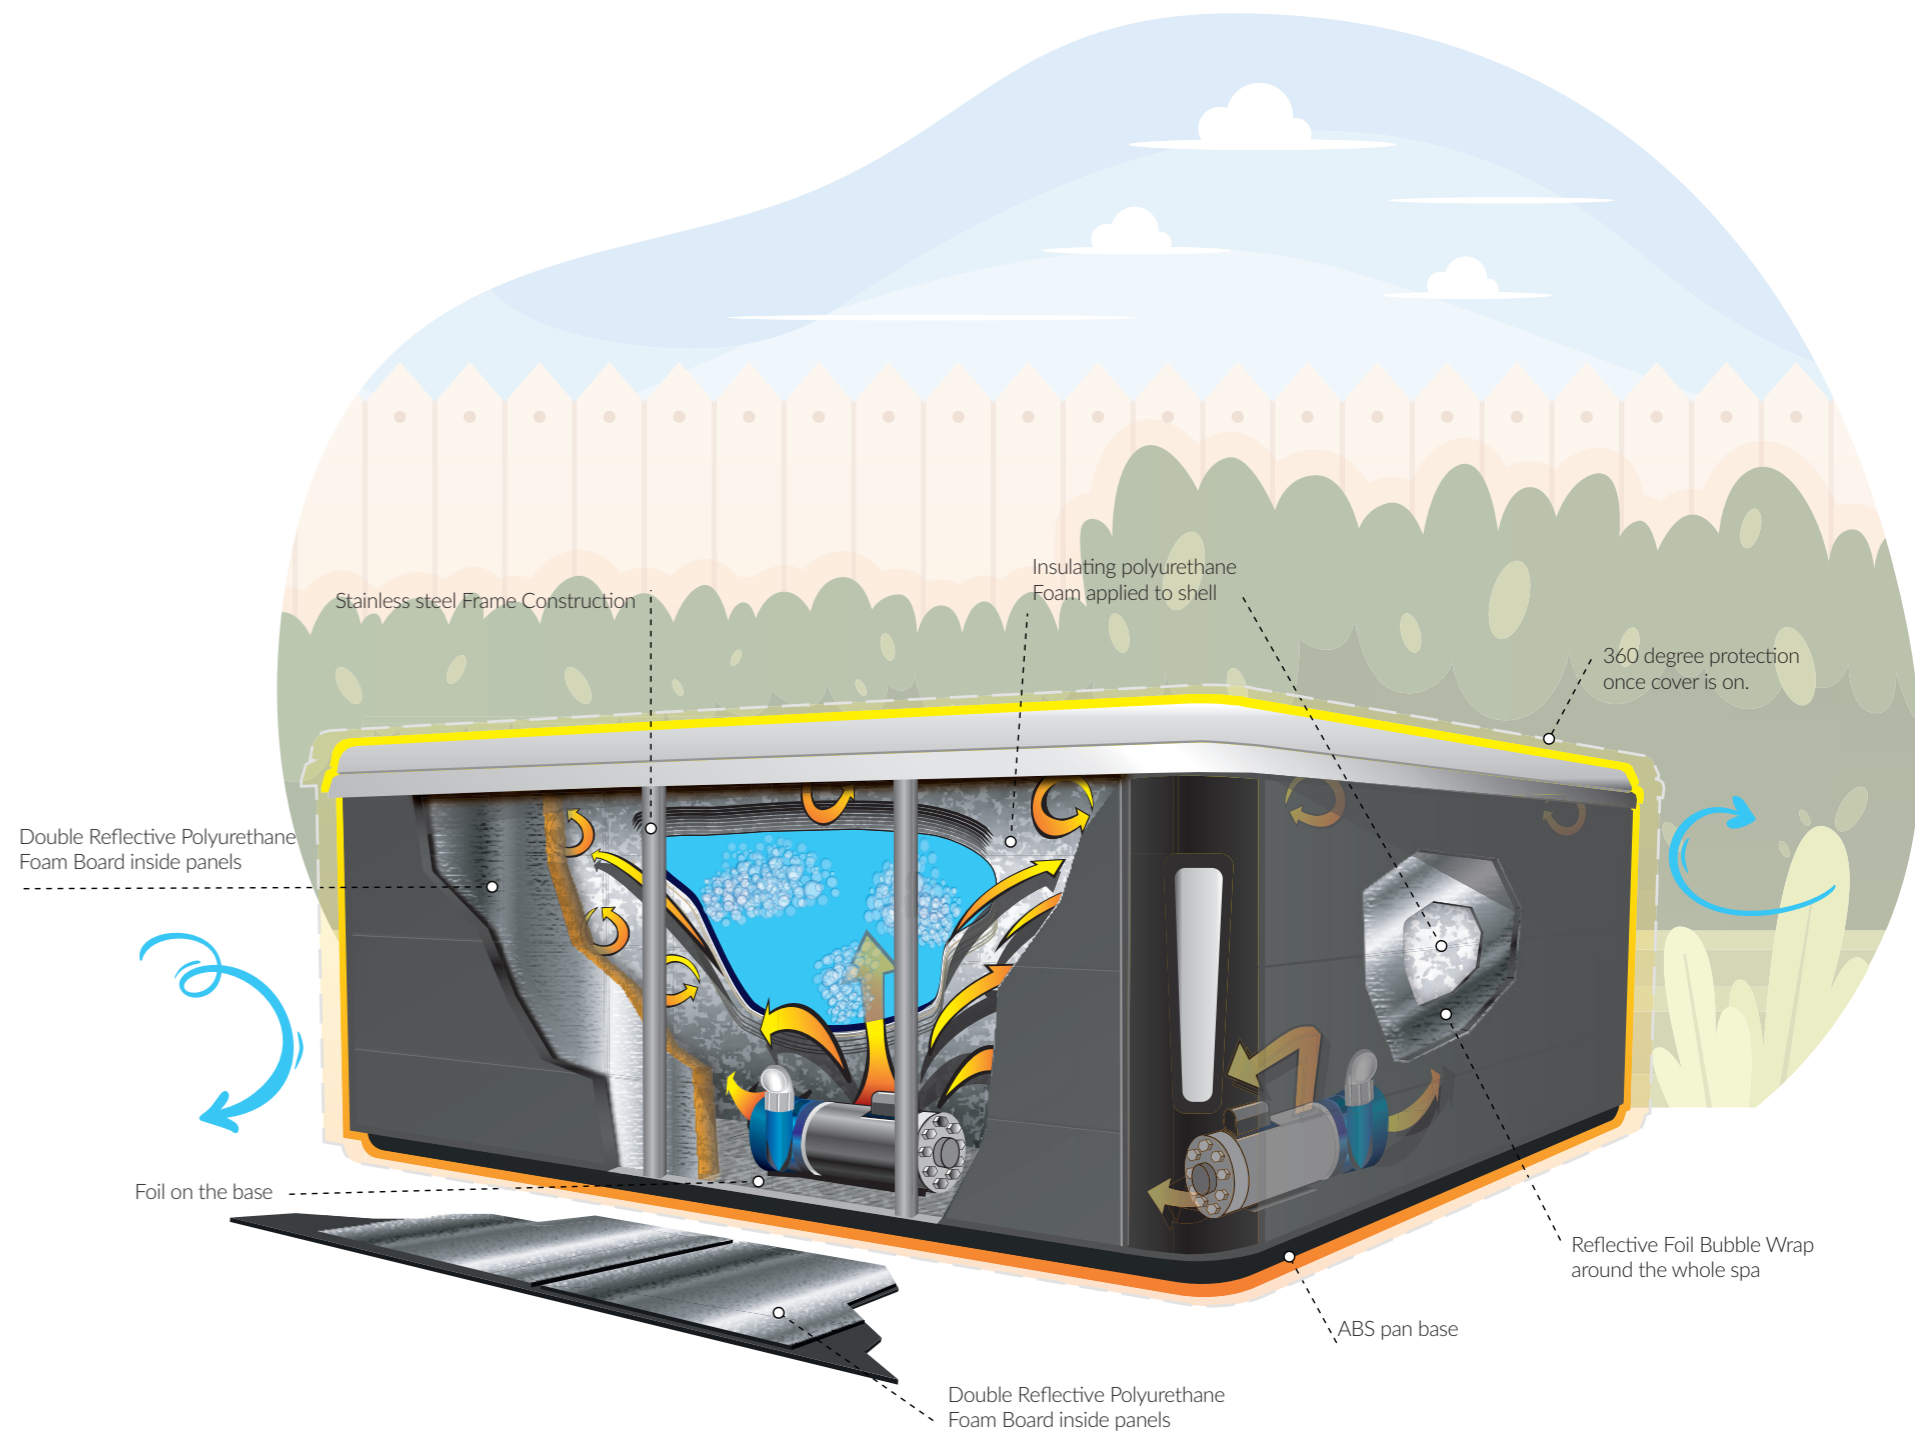

ENERGY EFFICIENT INSULATION

Our Platinum Premium Shield features on all Platinum Spas hot tubs.

This combines **five different types of insulation** to retain the heat within the cabinet by the **Superior Heatlock Insulation Process (SHIP)** providing a considerable difference in the heat retained in the hot tub as well as a reduction in energy costs.

By reflecting the heat back inwards, the wasted heat created by the pumps and other components can be recycled. The heat is then used to help maintain the temperature through heat transfer via the vast amount of plumbing, this assists with the overall running costs.