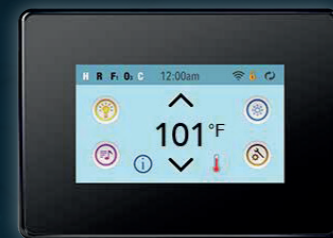

Spa Touch 2T

Ozone

Every Platinum Spas product comes with the Superior Wellness Ozone* as standard; an electronic sanitiser for your hot tub. This helps to reduce the presence of impurities and microbial life within the hot tub water.

When the Ozone is infused into water, it is able to effectively kill many kinds of bacteria and viruses without the need for adding excessive amounts of chemicals.

It purifies naturally, producing ozone from the atmosphere.

The Superior Wellness Ozone in your hot tub can reduce maintenance time and cost, prolong equipment life and can reduce the chloramines scent. Some people believe that ozonised water also feels softer to their skin.